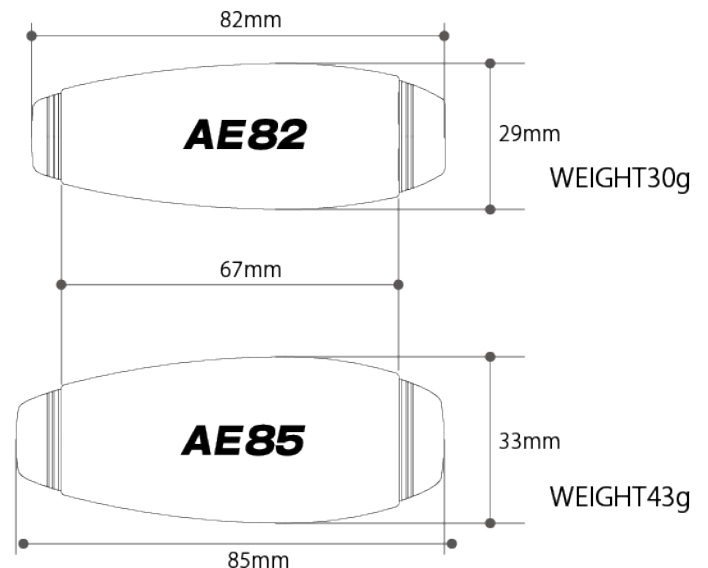

New Model Information

Introducing our all new AE82 Handle Knob!

Thanks to all the positive reviews on our ever most popular AE85, we have decided to incorporated all of AE85's design/materials into our newest, most compact "Slow Pitch Jerk" knob ever! AE82 was designed/built to be used on a smaller jigging reel, such as the "ocea jigger 2000". For all you shallow water" Slow Pitch Jerk" fanatics out there, we hope you will all embrace our newest knob!

■ Handle Knob 『HN AE82 Si/B, Da/L』

- Newly designed 82mm air egg t-bar handle knob.
- Extremely light weight with improved gripping power, this knob will be come your favorite without a doubt.
- It is fit for SHIMANO B type and DAIWA L type handle knob.
SHIMANO 11 OCEA JIGGER 1500/1000
SHIMANO 13 OCEA CALCUTTA 300
DAIWA SALTIGA 15/10
- Retail Price(JPY)
¥6,000
- COLOR
HN AE82Si/B : (S, PG, BK)
HN AE82Da/L : (DT, AG)

Fitting image for
CALCUTTA CONQUEST 800F.

Fitting image for OCEA JIGGER1500.